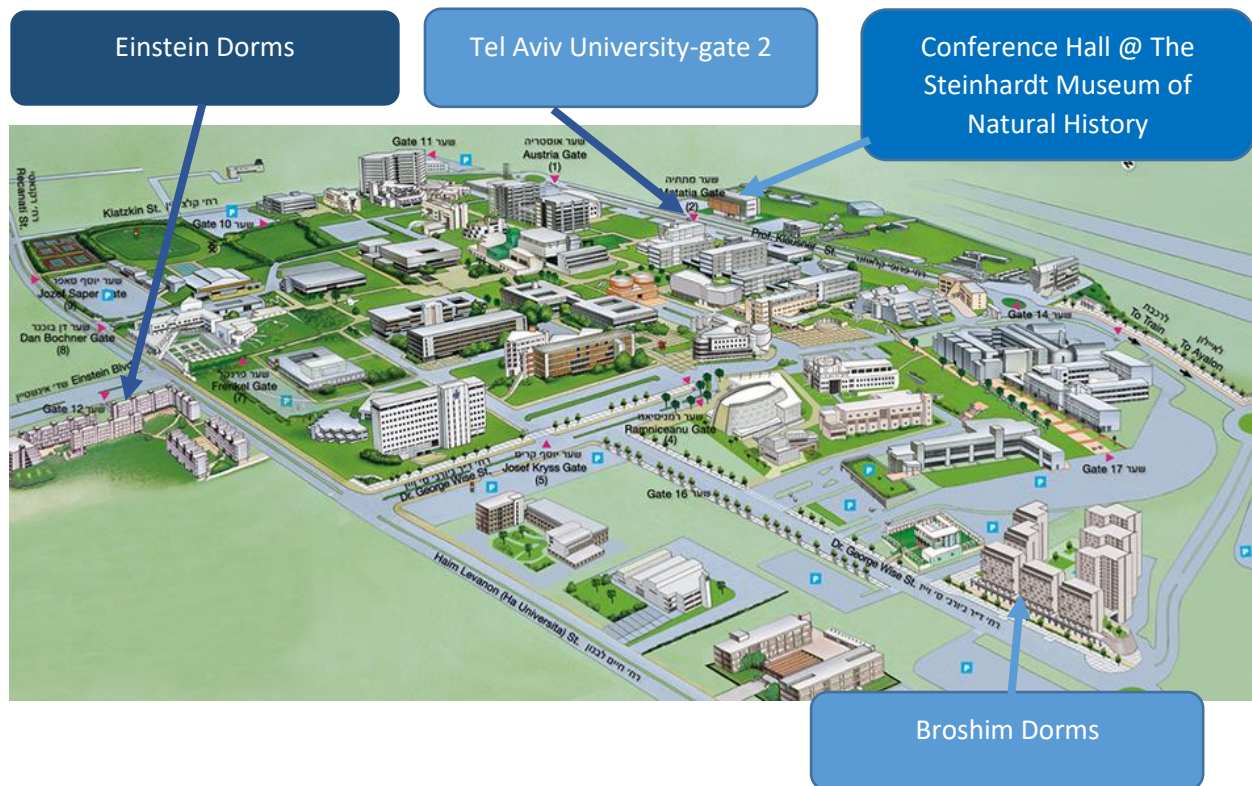

Tel Aviv University- Relevant locations map

The workshop will be held at the “[Steinhardt Museum of Natural History](#)” (Auditorium) located at 12 Klausner Street, Tel Aviv (across to the university gate no. 2).

Information regarding all the [events in Tel Aviv](#).